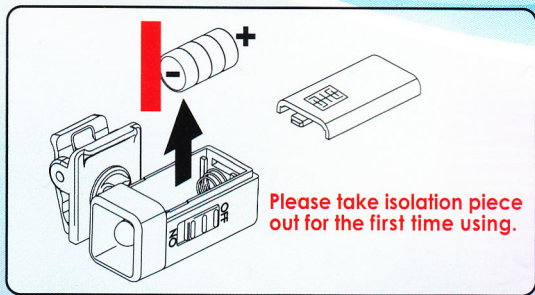

# Mini illuminate

- **LED mini-light** , is available for clamping the temple of glasses (for either side) hat and bicycle for illumination, also can be clamped on book or magazine for reading lamp. Clip-on anywhere you need extra light.
- **Special universal coupling can adjust the ray to any directions**
- Weight is only 9.0 grams Includes batteries.
- Includes 4 pcs of LR41 batteries that provide a typical battery life of 30-60 days based on intermittent usage. 6-12 hours based on continuous usage.
- The most brilliant distance: 15 -70 cm, the farthest distance: 200 cm
- Product dimension: 14mm x 15mm x 36mm